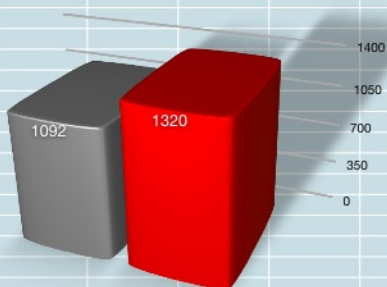

vistabeam

lumapanel

wattage